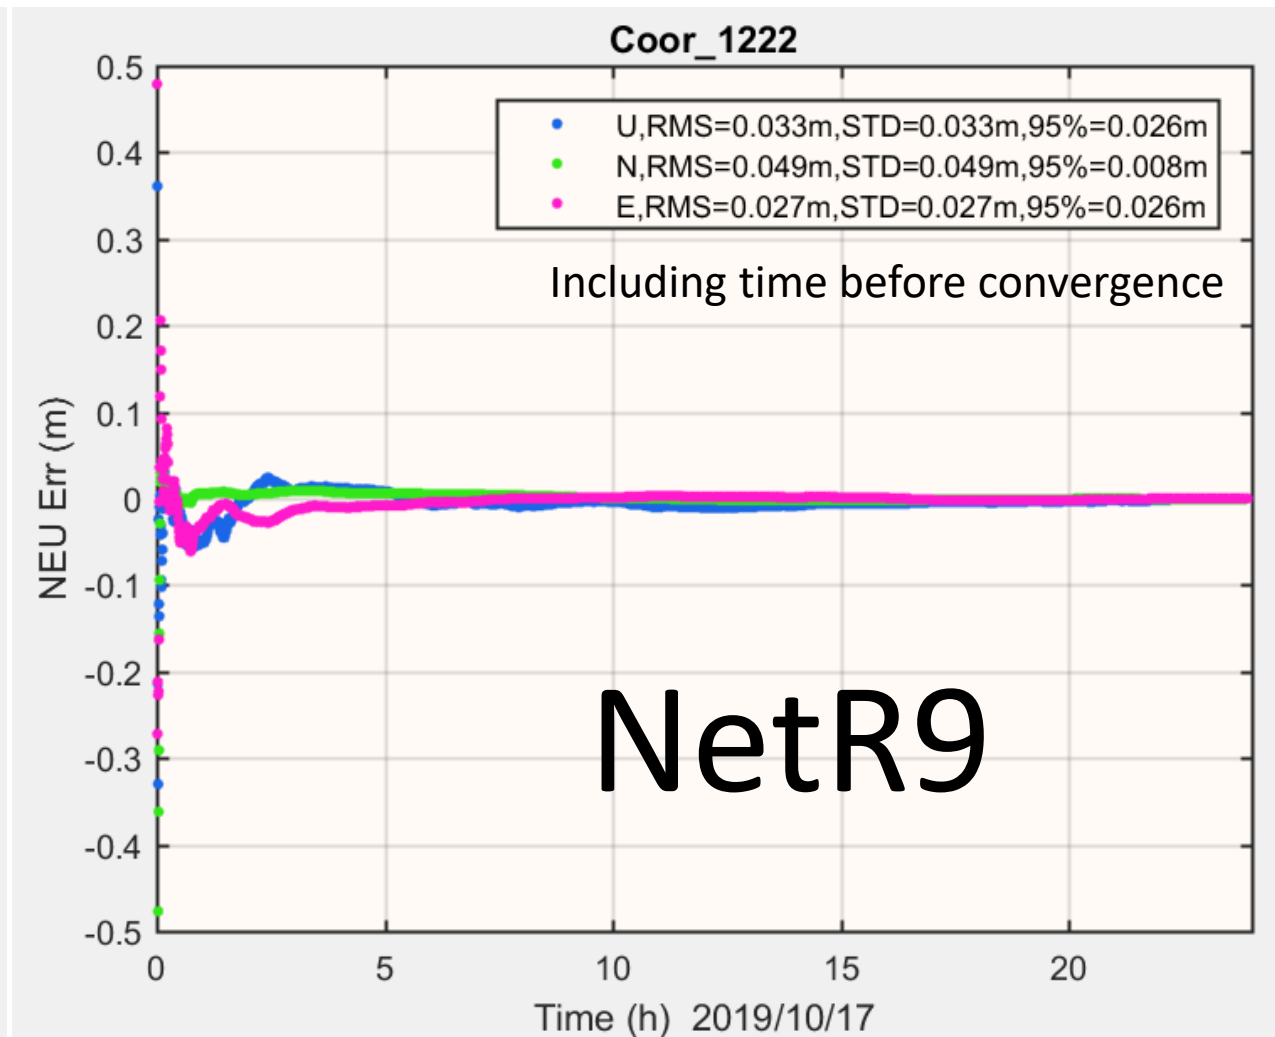

# Equal performance comparison between F9P and NetR9

Static mode, GPS/QZSS/GLONASS (IGS final), TUMSAT same antenna, Lab's PPP engine

Convergence time : NetR9 is faster than F9P  
Accuracy : NetR9 is almost same as F9P

Kinematic mode, GPS/QZSS/GLONASS (IGS final), TUMSAT same antenna, Lab's PPP engine