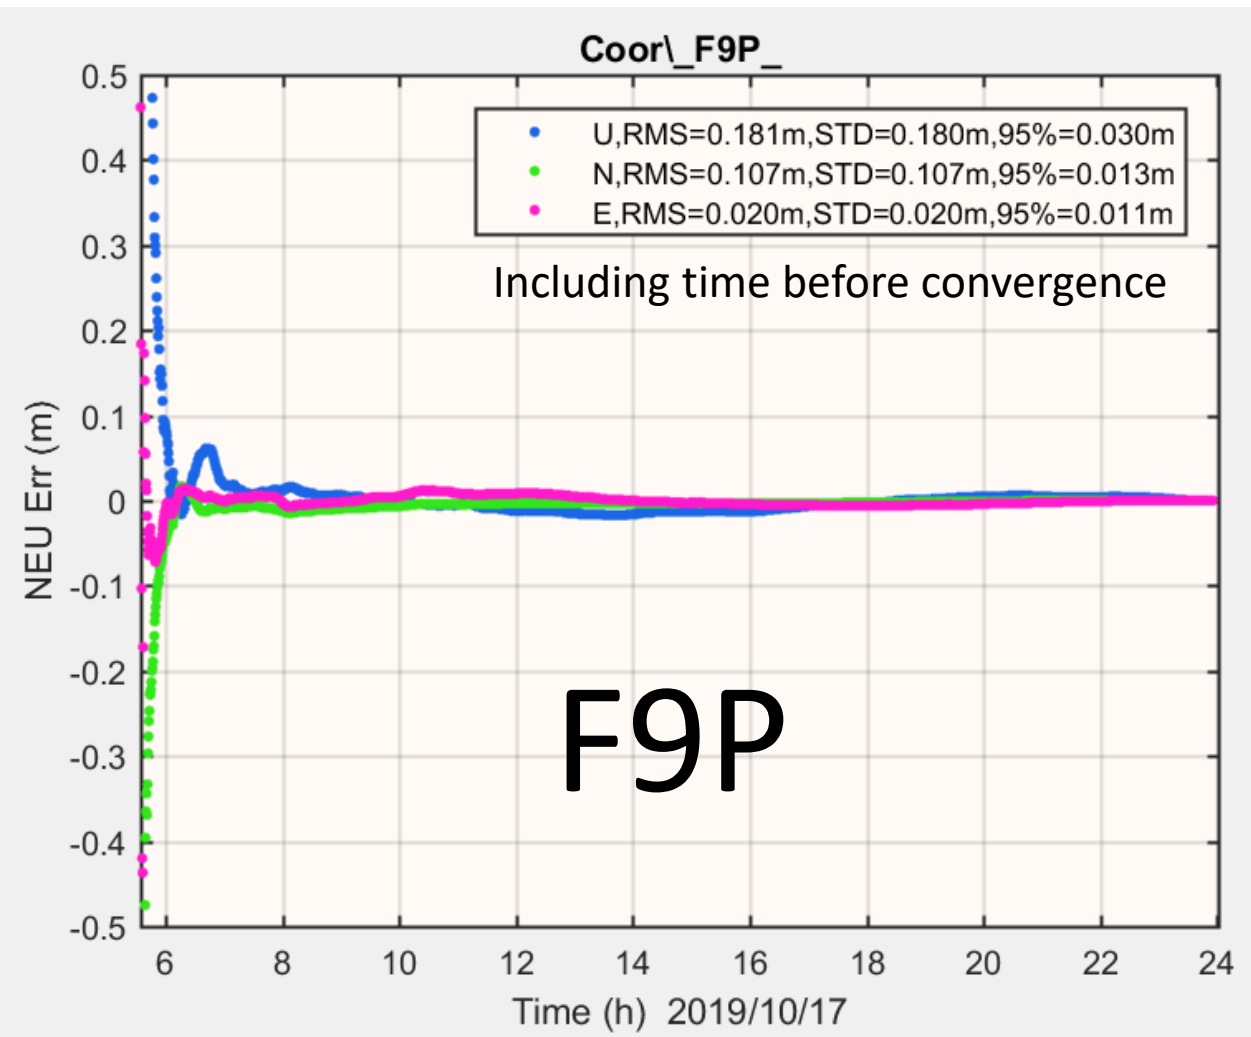

# Equal performance comparison between F9P and NetR9

Static mode, GPS/QZSS/GLONASS (IGS final), TUMSAT same antenna, Lab's PPP engine

Convergence time : NetR9 is faster than F9P  
Accuracy : NetR9 is almost same as F9P

Kinematic mode, GPS/QZSS/GLONASS (IGS final), TUMSAT same antenna, Lab's PPP engine